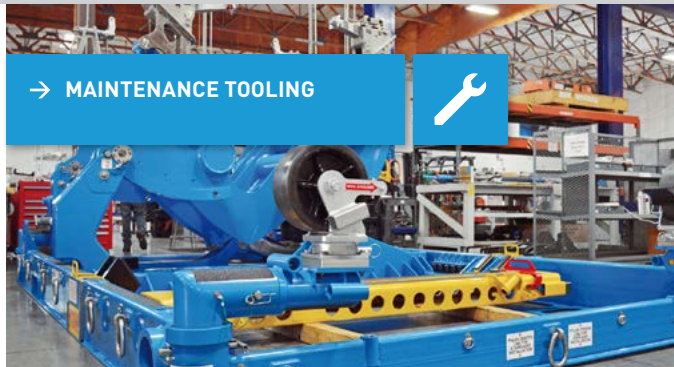

→ MAINTENANCE TOOLING

Engine Tooling

- Licensed tooling supplier of Rolls-Royce
  - Design of every new tool
  - Manufacture and delivery of tools
- Licensed supplier of Goodrich
- Supplier of IAE
- IPMA accredited project management
- LEAP tooling supplier of AGSE

Airframe Tooling

- Licensed supplier of Boeing and Goodrich
- R & D Partner and supplier of Sukhoi and Antonov
- Supplier of Airbus and Embraer